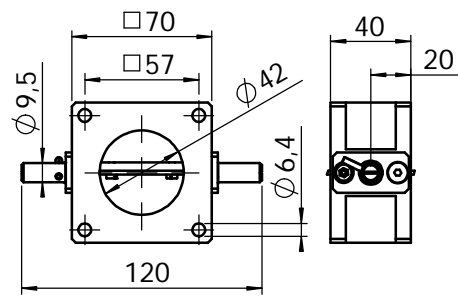

Size 50

Size 100

Size 140

Size 200

Dimensions for Size 300 on inquiry