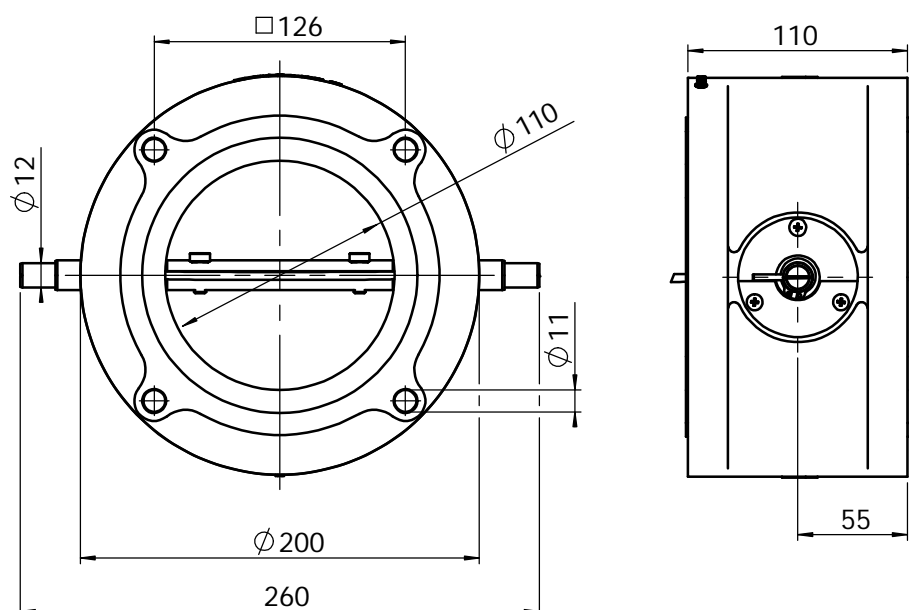

The size range from 50 to 300 and the sealed design covers a wide output power and operation pressure range.

Precise manufactured the valve allows an optimal engine control and a exceptional life time. Rotation angle of the throttle valve is 75 °. Sense of rotation is optional CW or CCW.

Fritz Heinzmann GmbH & Co. Speed Governors

Am Haselbach 1 • D-79677 Schönau (Schwarzwald)

Tel. +49 (0)7673 8208-0 • Fax +49 (0)7673 8208-188

e-Mail: info@heinzmann.de • www.heinzmann.de

Size 50

Size 100

Size 140

Size 200

Dimensions for Size 300 on inquiry